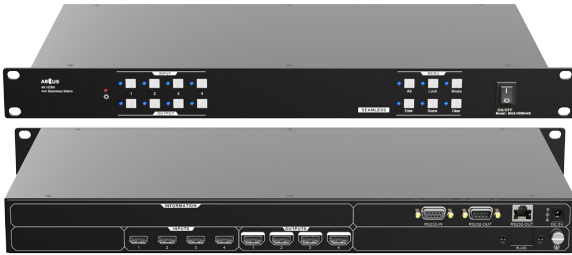

MAX-HDMI44S

HDMI 1.4 4K Seamless 4x4 Matrix Switcher

The MAX-HDMI44S is a professional 4x4 HDMI 1.4 Seamless Matrix Switcher with EDID management. It includes 4 HDMI inputs, 4 HDMI outputs. The matrix switcher features comprehensive EDID management to ensure maximum functionality with a wide range of video sources. The matrix switcher supports RS-232 control options.

Features

- Supports seamless and fast switching from multiple inputs to multiple outputs.
- Supports HDMI/DVI for both inputs and outputs, supports resolution up to 3840x2160@30Hz.
- Input and output color space support RGB4:4:4, YCbCr4:4:4, YCbCr4:2:2, etc..
- Built-in 7 different EDID for inputs, default 1920x1080@60Hz 2ch, supports user defined.
- Input is compatible with DVI / HDMI signal.
- Output support combo port default 9 output resolutions selectable.
- Output signal combination port format support HDMI, DVI.
- Support low power consumption standby and power cut off memory.
- Supports continuous hot-plugging and unplugging of HDMI interface.
- Support two-way serial port control, panel key control, optional network port control.
- 1U height 19-inch standard cabinet mount chassis

Technical specification

Video

Input	4 x HDMI
Input Connector	4 x Type-A female HDMI
Input HDMI Resolution	Up to 4K@30Hz RGB4:4:4, YCbCr4:4:4, YCbCr4:2:2
Output	4 x HDMI
Output Connector	4 x Type-A female HDMI
Output HDMI Resolution	Up to 4K@30Hz RGB 4:4:4,
HDMI Standard	1.4
HDCP Version	1.3
HDMI Embedded Audio	PCM

Control

Control Port	1 x RS232 in, 2 x RS232 out
Port Connector	1 x DB9 RS232 input female connector, 1 x DB9 RS232 output male connector, 1 x RJ45 RS232 output connector
Keys	White button (Supports switching and scene calling)